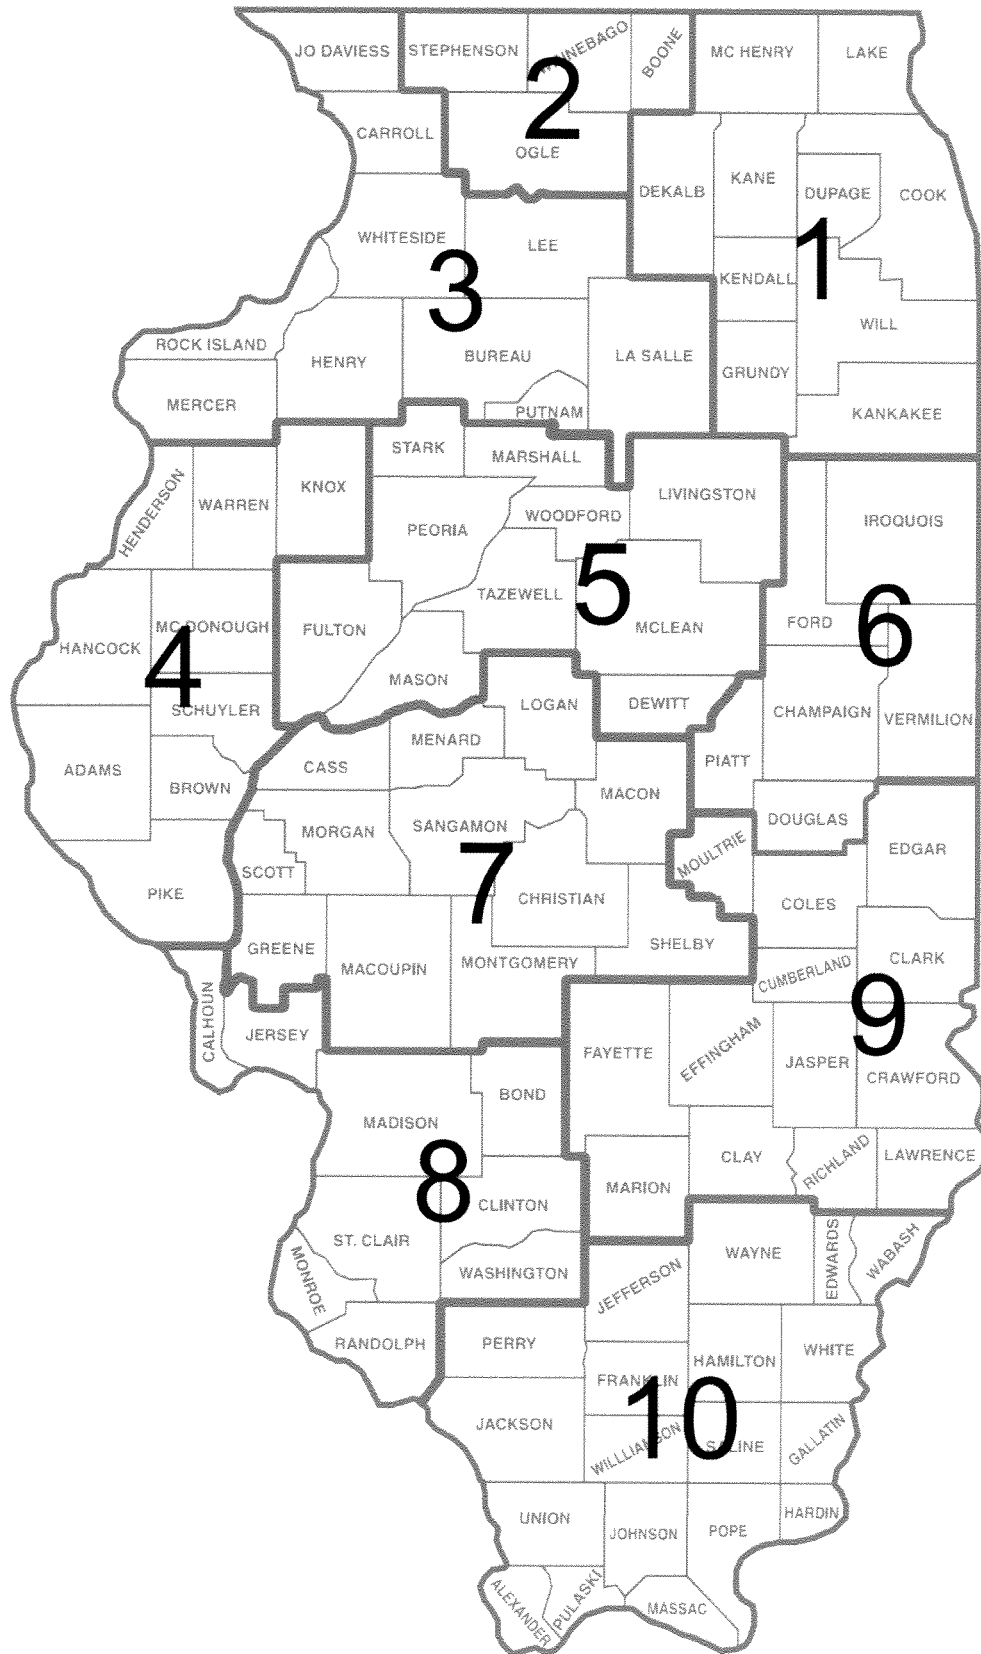

Illinois Department of Human Rights State Regional Map

Illinois Counties by Region

REGION 1

Cook
DeKalb
DuPage
Grundy
Kane
Kankakee
Kendall
Lake
McHenry
Will

REGION 2

Boone
Ogle
Stephenson
Winnebago

REGION 3

Bureau
Carroll
Henry
Jo Daviess
LaSalle
Lee
Mercer
Putnam
Rock Island
Whiteside

REGION 4

Adams
Brown
Hancock
Henderson
Knox
McDonough
Pike
Schuyler
Warren

REGION 5

DeWitt
Fulton
Livingston
Marshall
Mason
McLean
Peoria
Stark
Tazewell
Woodford

REGION 6

Champaign
Douglas
Ford
Iroquois
Piatt
Vermilion

REGION 7

Christian
Cass
Greene
Logan
Macon
Macoupin
Menard
Morgan
Montgomery
Sangamon
Scott
Shelby

REGION 8

Bond
Calhoun
Clinton
Jersey
Madison
Monroe
Randolph
St. Clair
Washington

REGION 9

Clark
Clay
Coles
Crawford
Cumberland
Edgar
Effingham
Fayette
Jasper
Lawrence
Marion
Moultrie
Richland

REGION 10

Alexander
Edwards
Franklin
Gallatin
Hamilton
Hardin
Jackson
Jefferson
Johnson
Massac
Perry
Pope
Pulaski
Saline
Union
Wabash
Wayne
White
Williamson